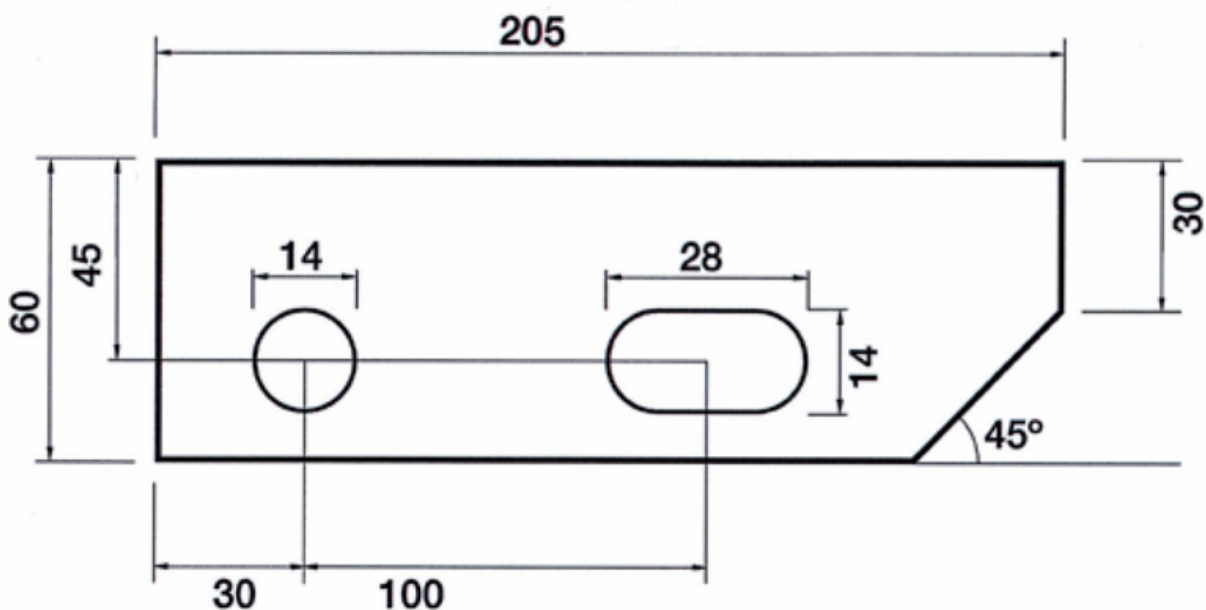

## Standard sideplate stair treads 205 MM